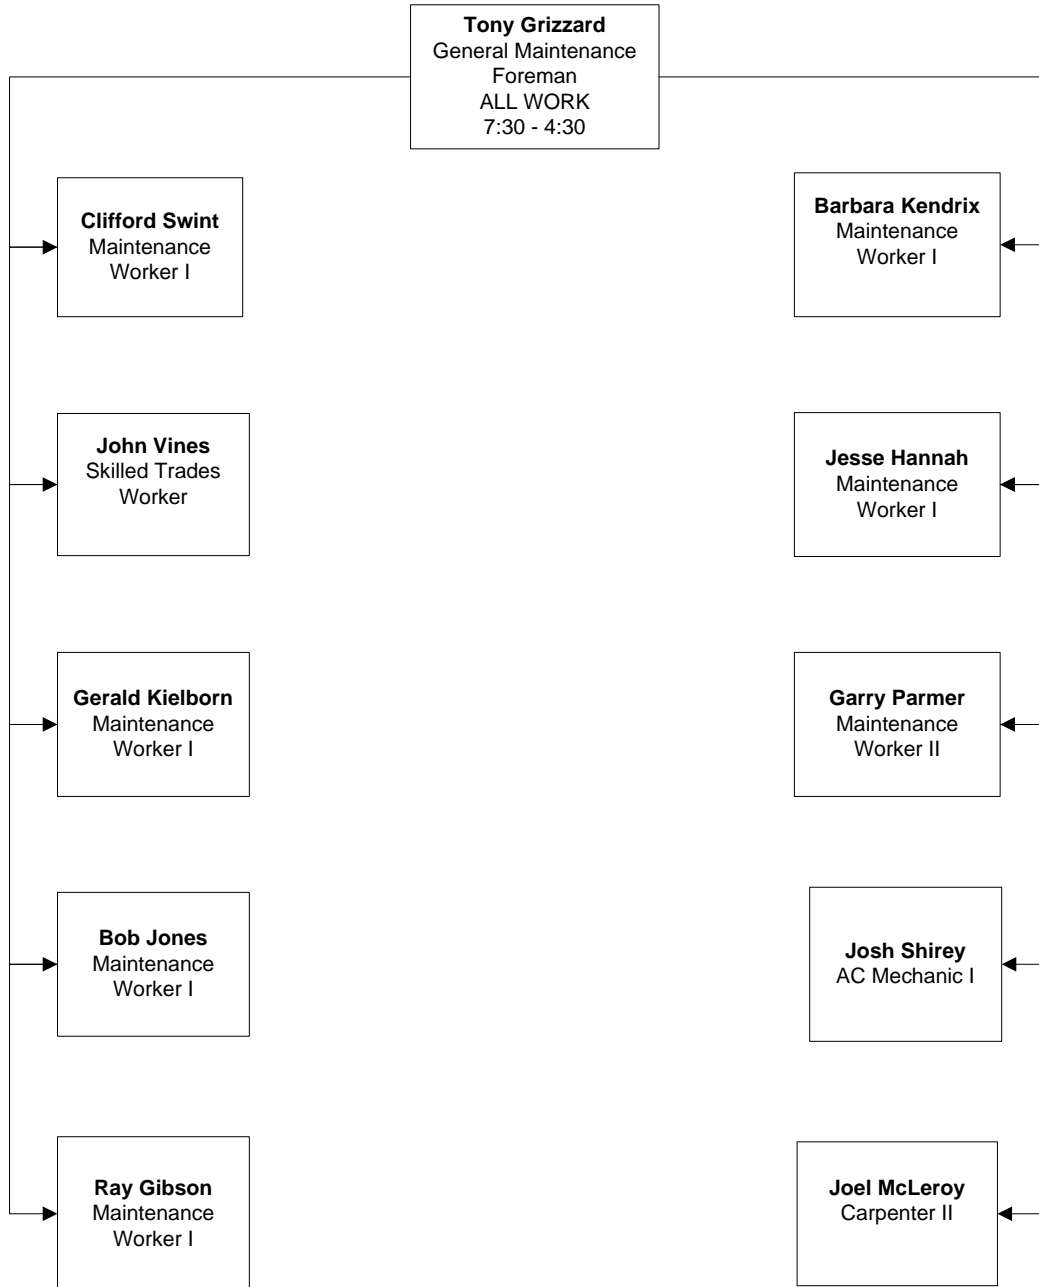

University of West Georgia Landscape & Grounds

University of West Georgia Landscape & Grounds

University of West Georgia Motorpool

University of West Georgia Special Projects & Events

University of West Georgia General Maintenance