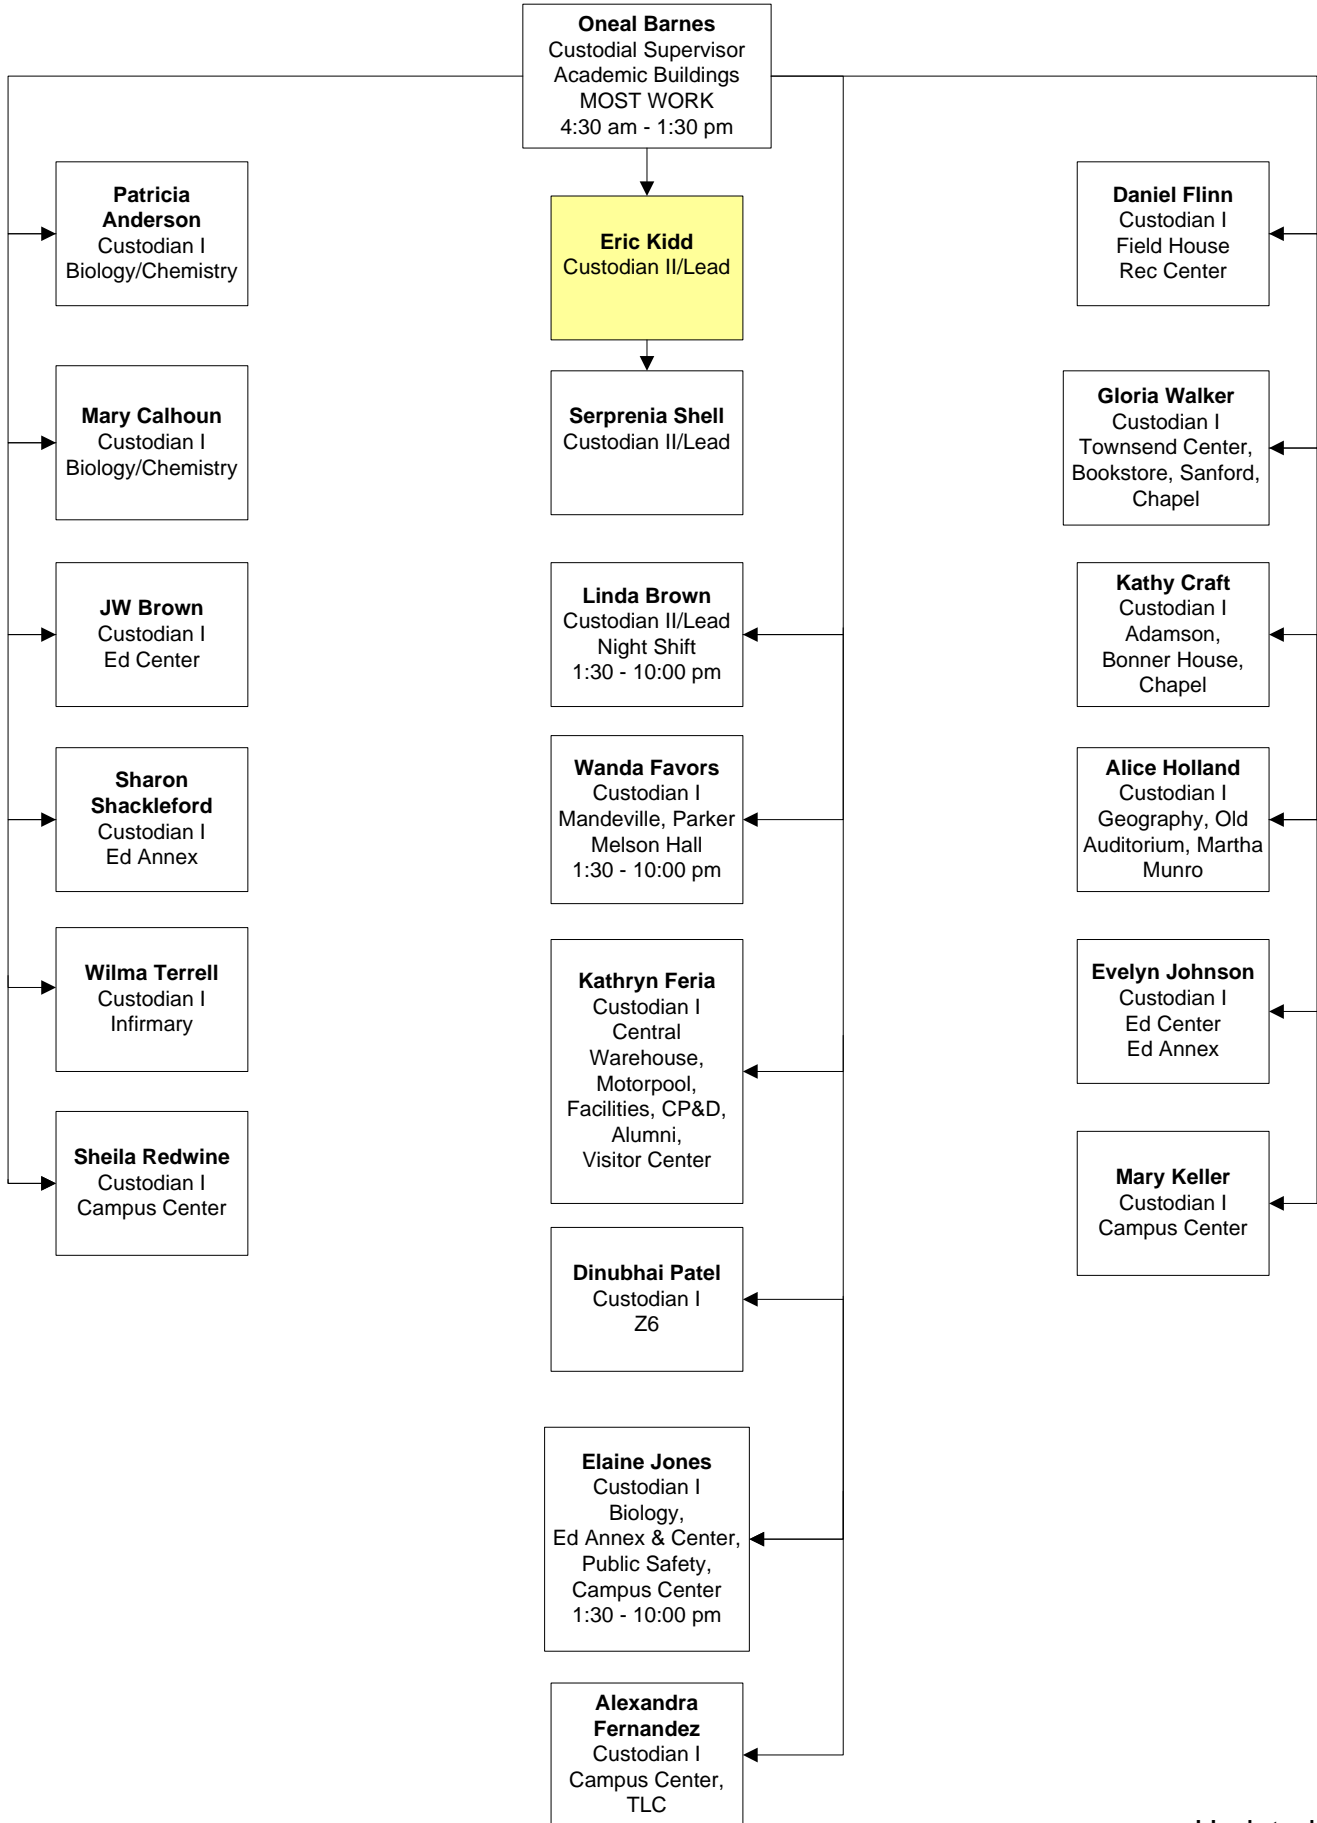

University of West Georgia Custodial Services