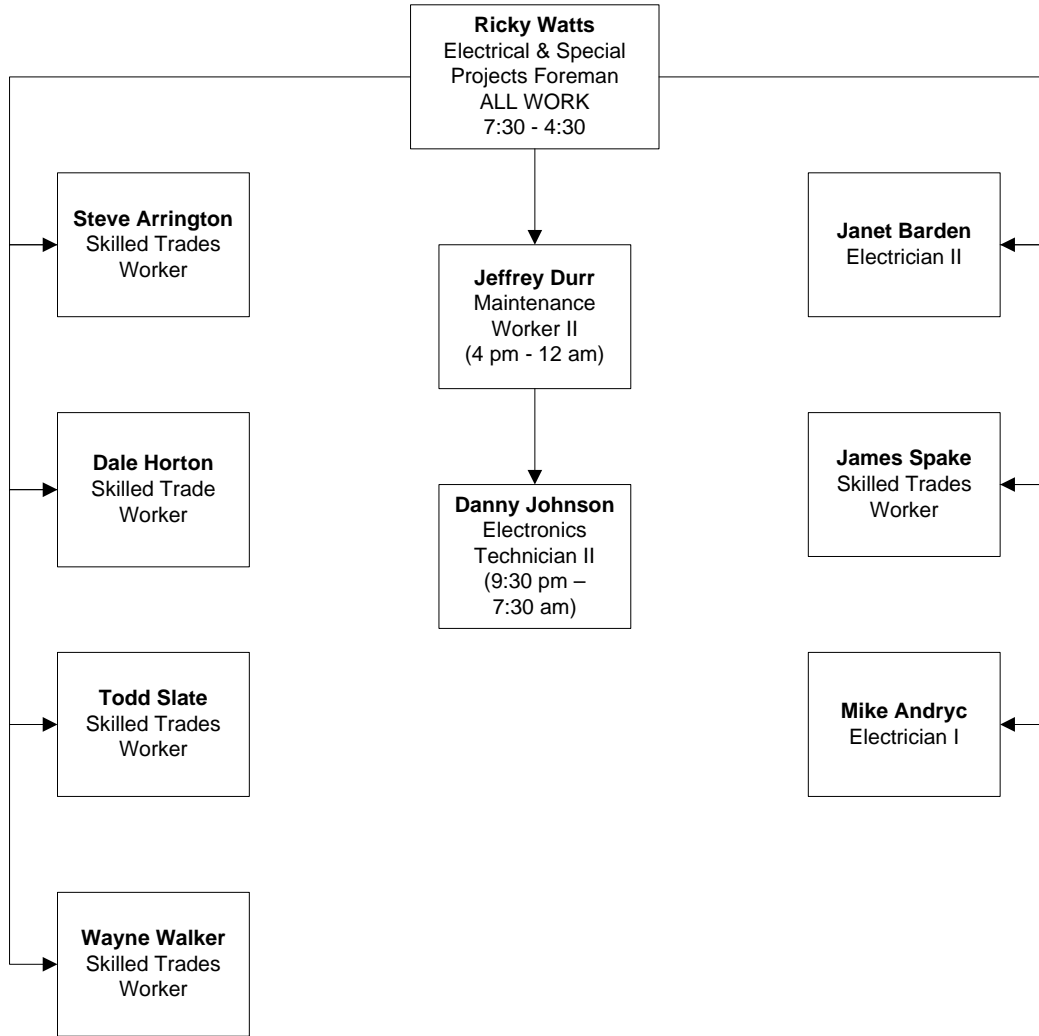

University of West Georgia Landscape & Grounds

University of West Georgia Landscape & Grounds

University of West Georgia Motorpool

University of West Georgia Special Projects & Events

University of West Georgia General Maintenance