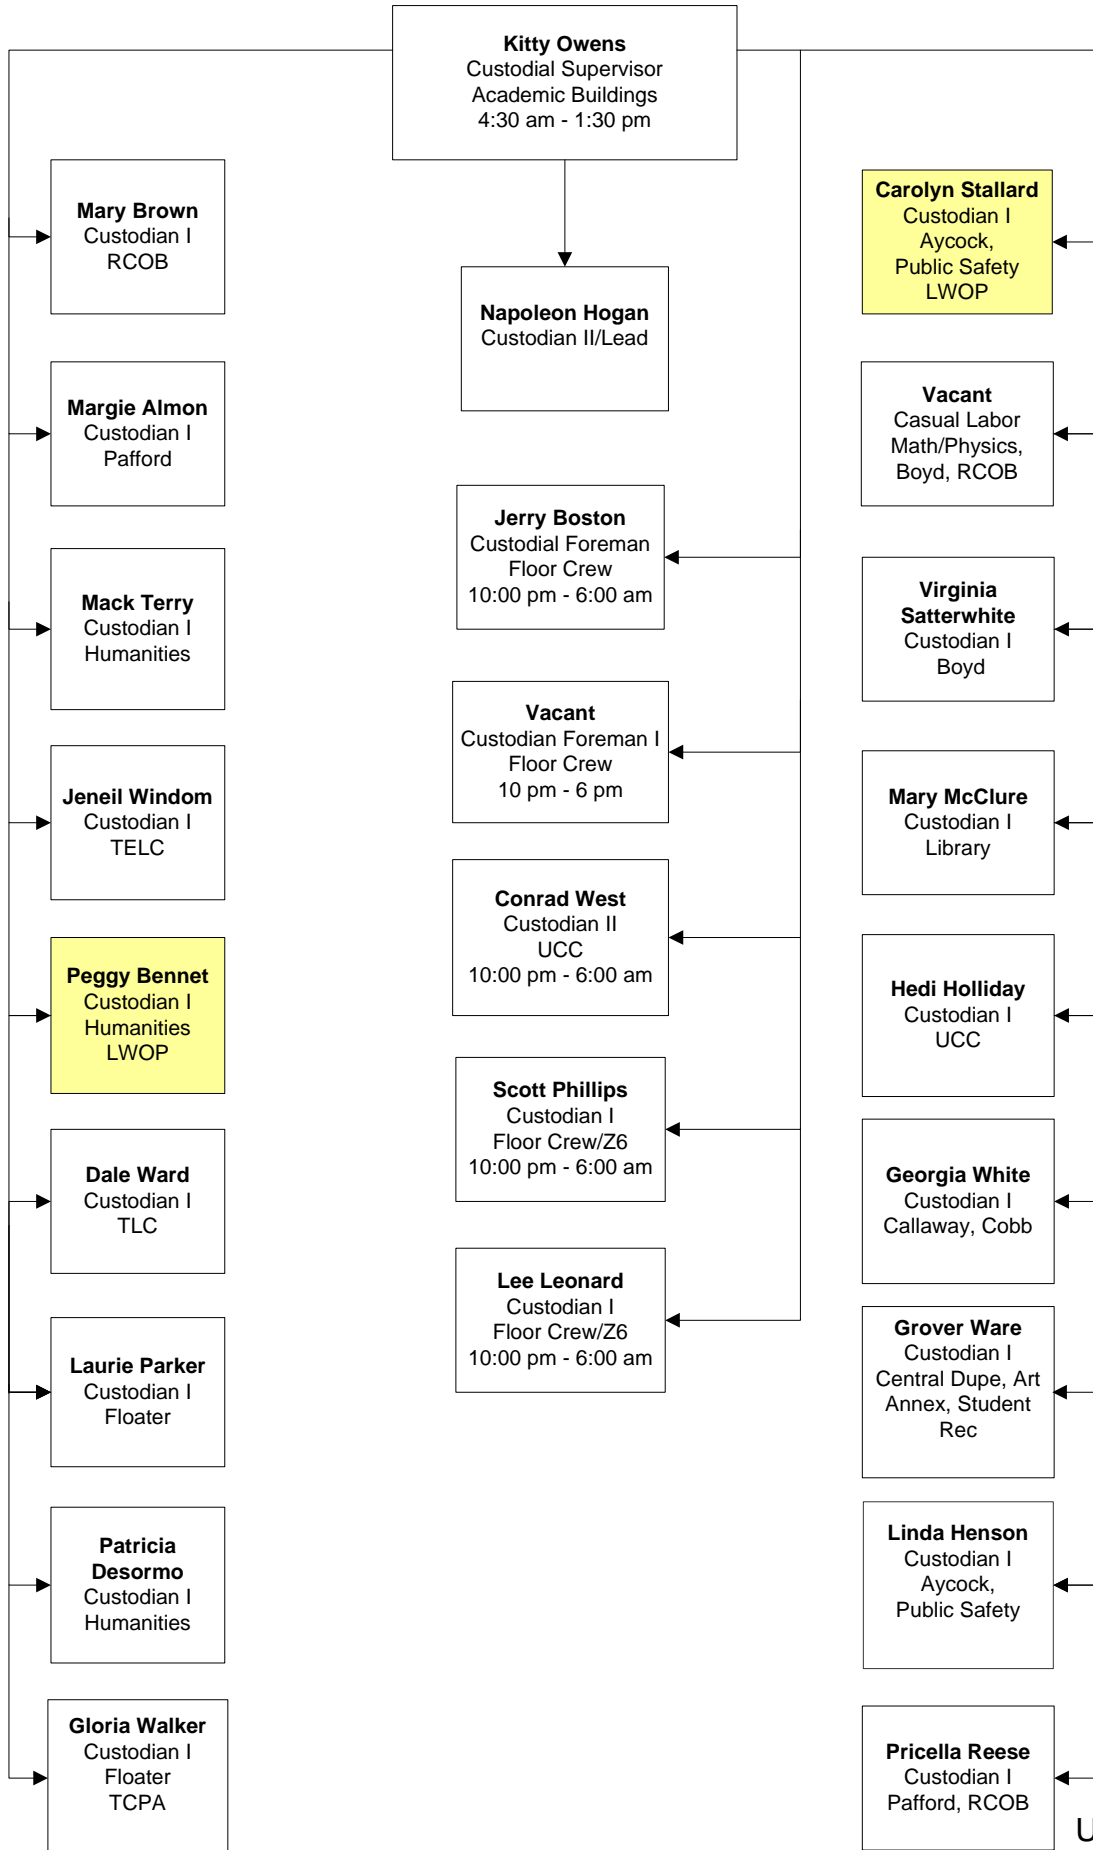

University of West Georgia Custodial Services