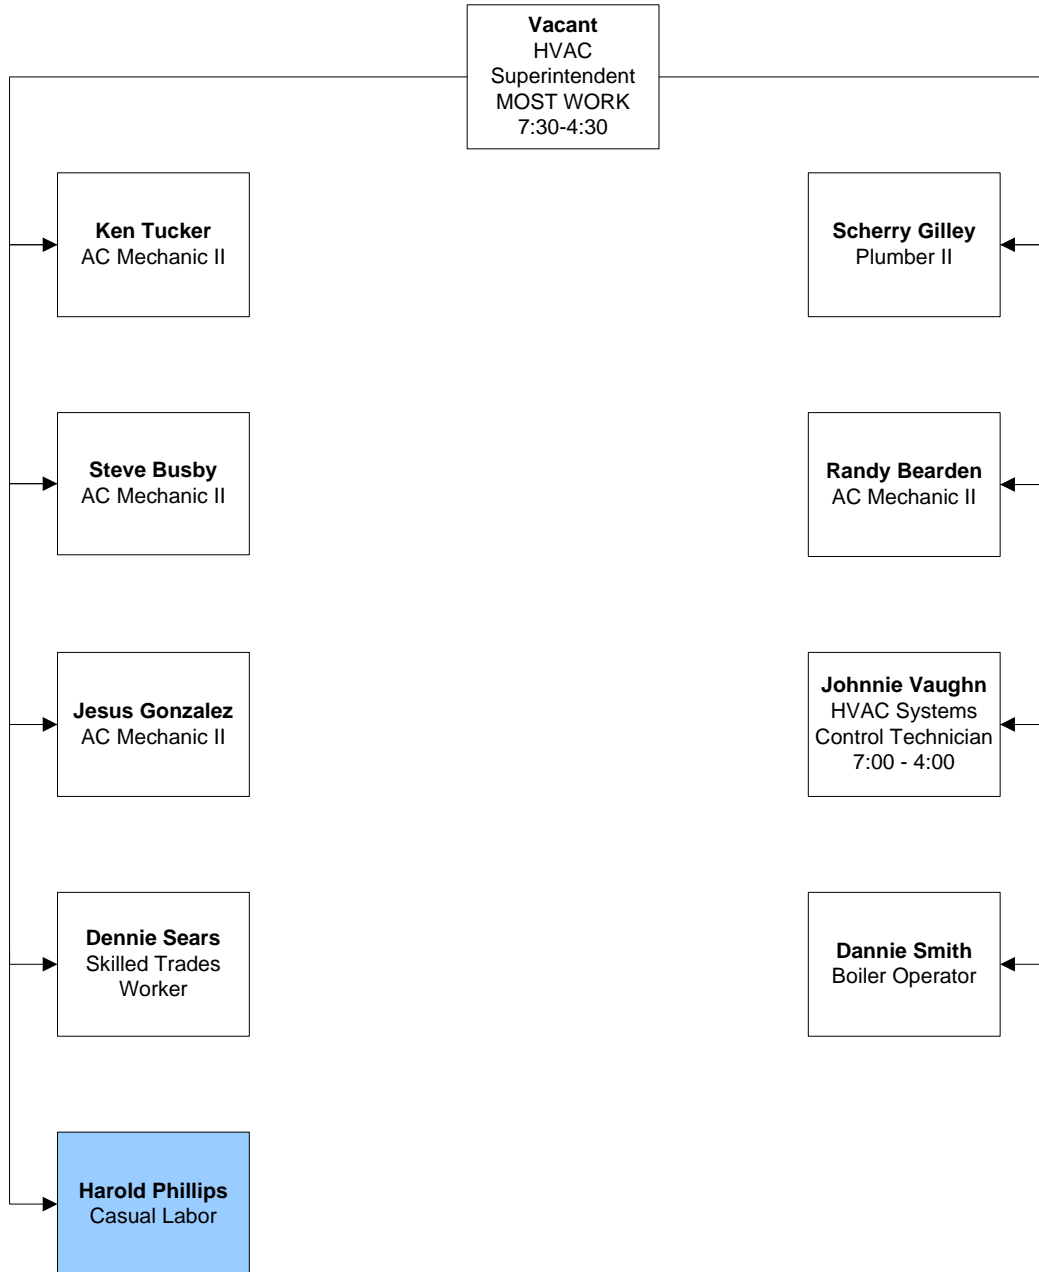

University of West Georgia HVAC Shop