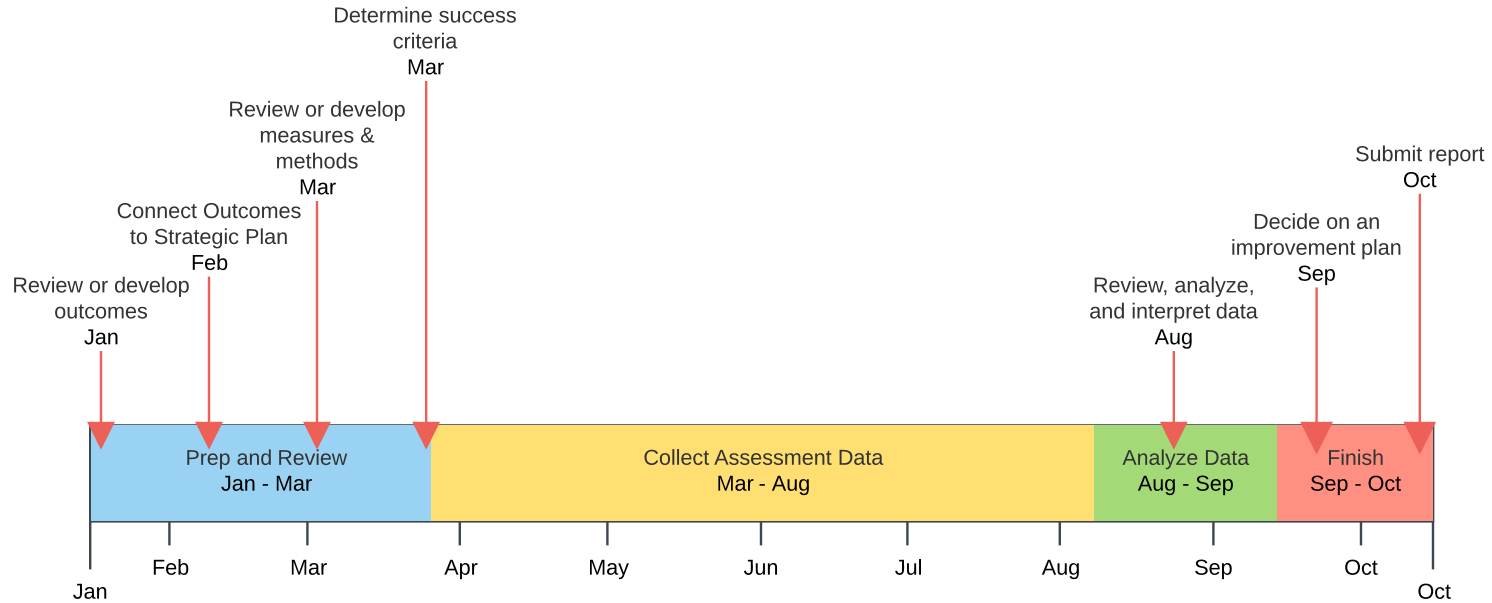

Suggested Timeframe for Completing Assessments Steps

Units:

- Business & Finance
- Student Affairs & Enrollment Management - Group C
 - Career Center
 - Center for Academic Success
 - Center for Student Involvement
 - Health Services
 - Housing & Residence Life
 - University Recreation
 - Counseling Center