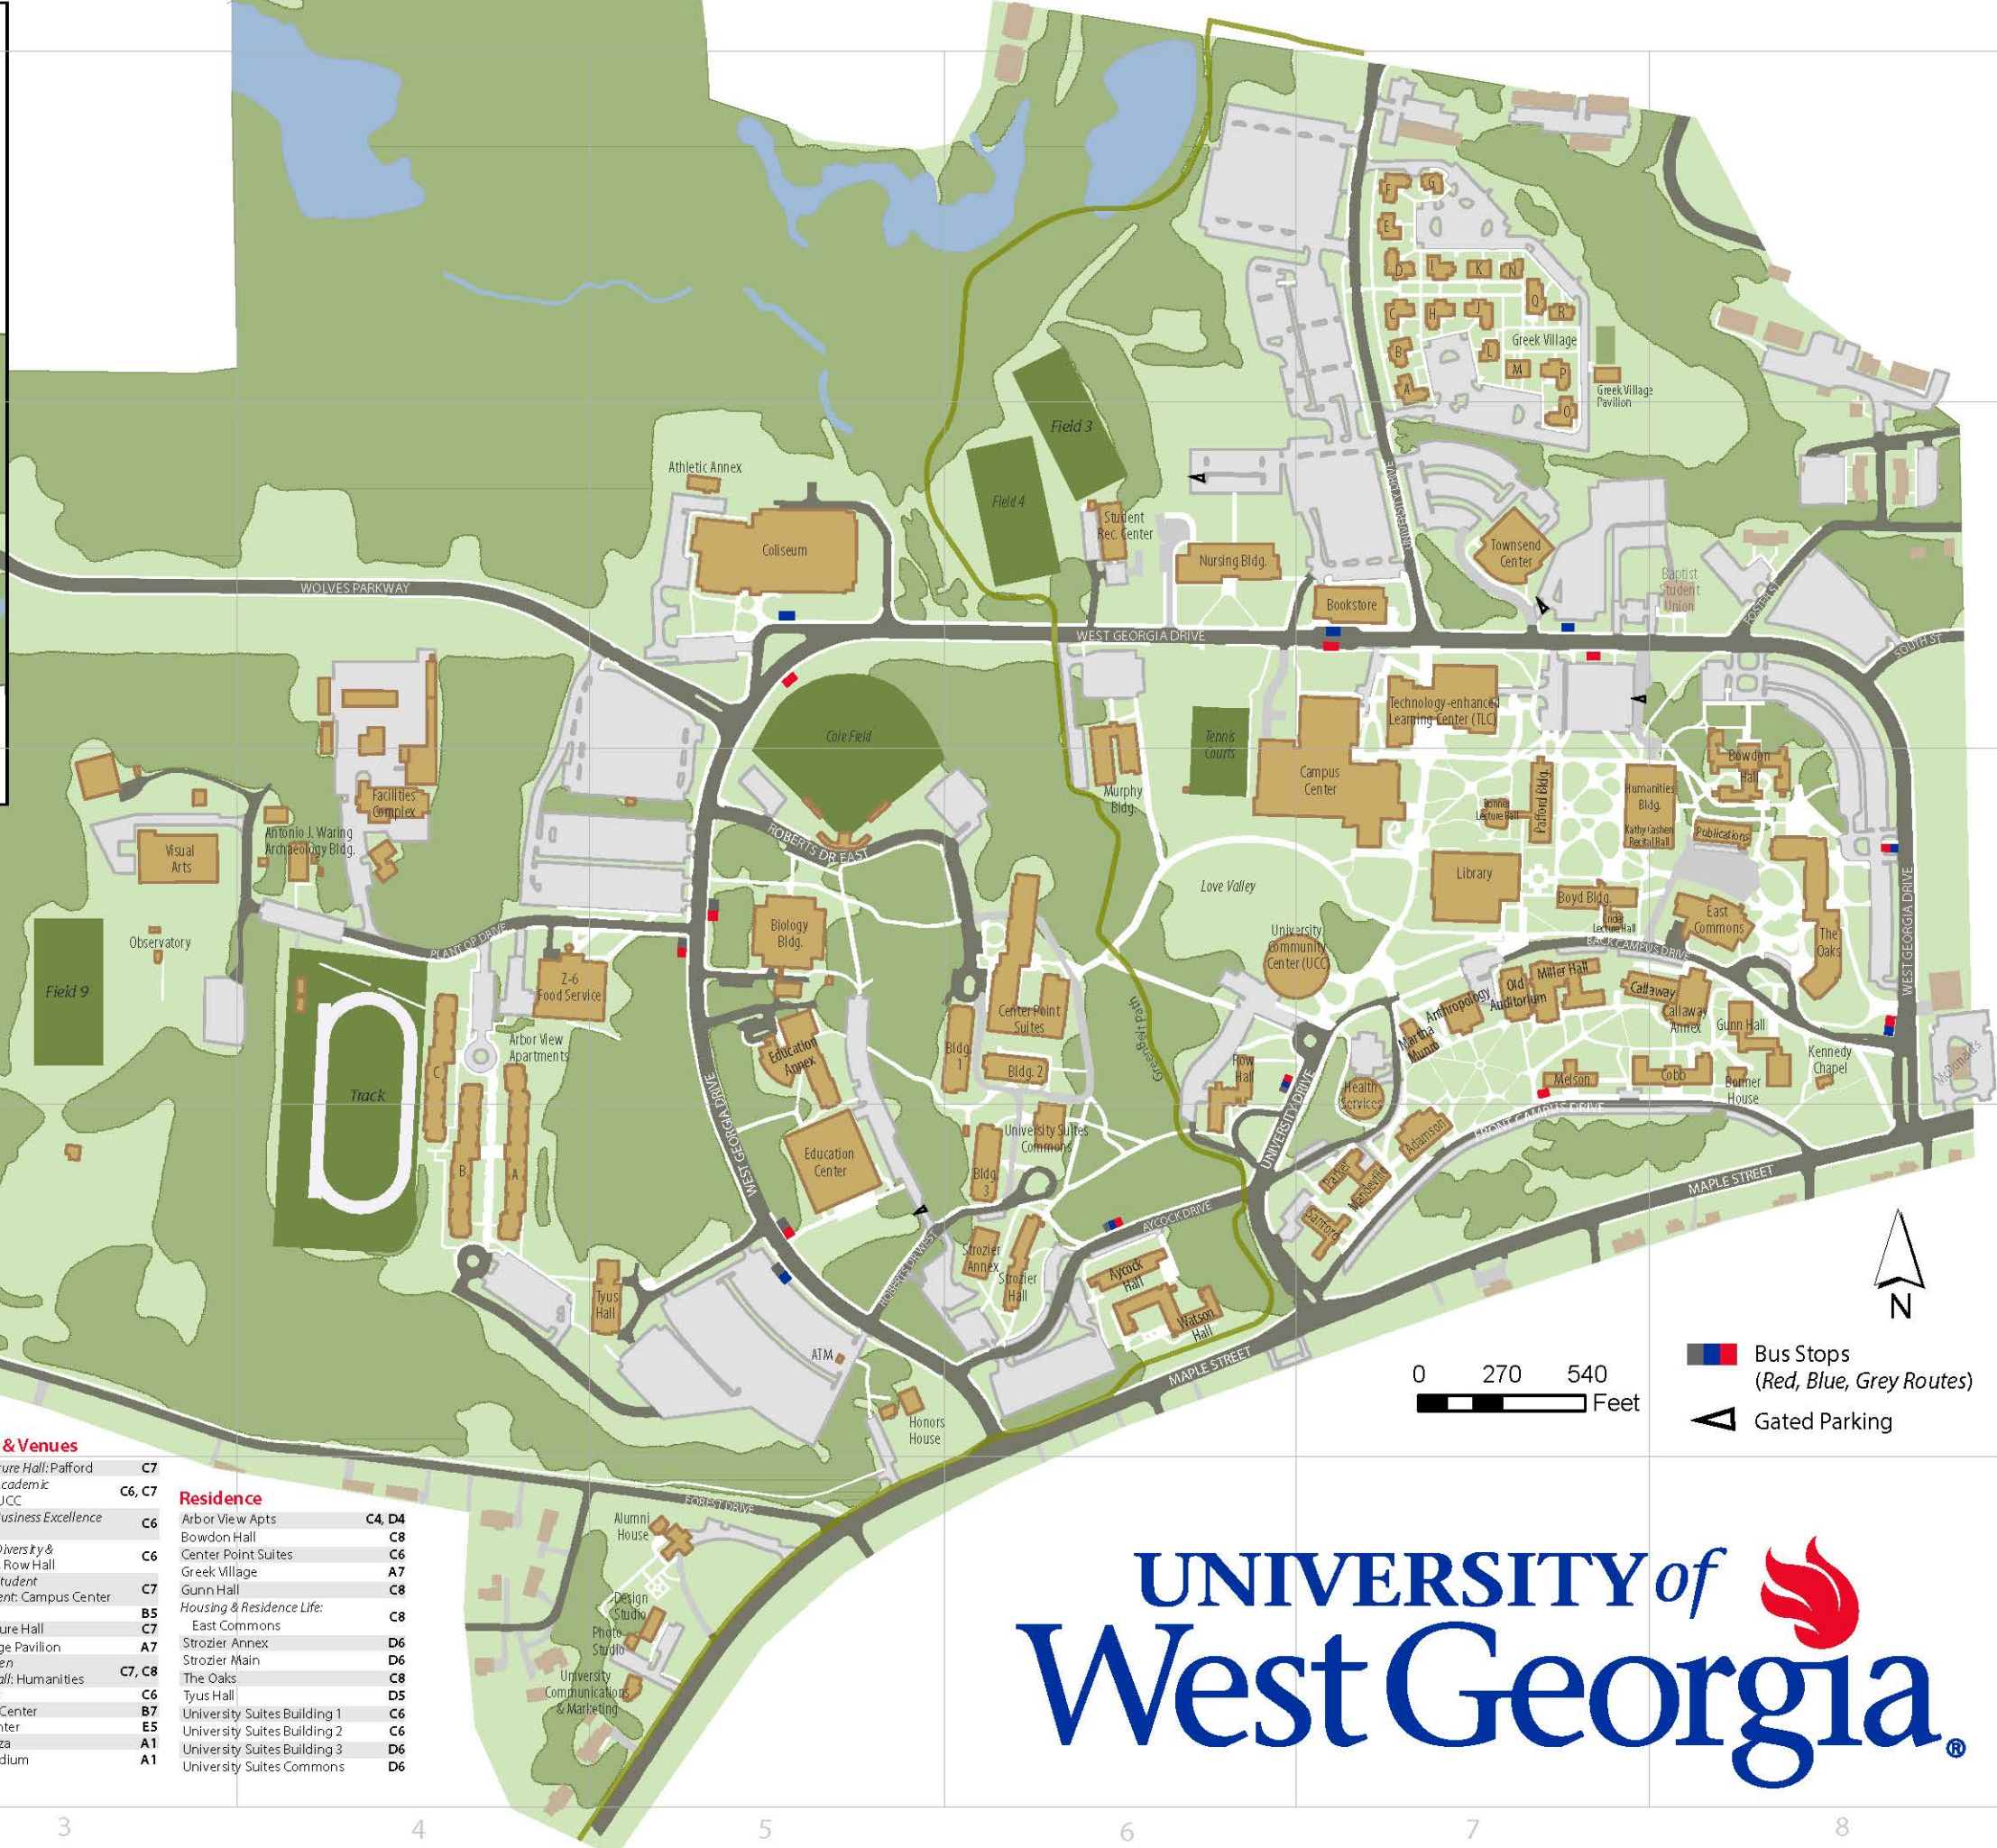

Athletic Complex
1 inch = 550 feet

Academic & Administrative

Academic Affairs: Sanford Hall	D7
Adams Hall	D7
Anthropology	C7
Antonio J. Waring Archaeology Bldg	C4
Aycock Hall	D6
Biology	C5
Bonner House	C8
Bonner Lecture Hall: Pafford	C7
Boyd Building	C7
Callaway	C8
Callaway Annex	C8
Campus Center	C7
Cobb Hall	C8
Coliseum	B5
Continuing Education: Murphy Building	C6
Crider Lecture Hall: Boyd Building	C7
East Commons	C8
eCore: Murphy Building	C6
Education Annex	C5
Education Center	D5
Honors House	D5
Housing & Residence Life: East Commons	C8
Humanities Building	C7, C8
J. Mark Miller Hall	C7
Kathy Cashen Recital Hall: Humanities	C7, C8
Kennedy Chapel	C8
Mandeville Hall	D7
Martha Munro	C7
Melson Hall	C7
Nursing Building	B6
Old Auditorium	C7
Pafford (Social Science)	C7
Row Hall	C6
Sanford Hall	D7
Technology-enhanced Learning Center (TLC)	B7
University Communications & Marketing	E5
University Community Center (UCC)	C6, C7
Visitors Center	E5
Visual Arts Building	C3

Places & Services

Admissions: Mandeville	D7
ATM: (Tyus Parking Lot)	D5
Alumni House	E5
Baptist Student Union	B8
Bookstore	B7
Career Services: Row Hall	C6
Cashier: Aycock Hall	D6
Comprehensive Community Clinic: Education Annex	C5
Continuing Education: Murphy Building	C6
Counseling Center & Accessibility Services: Row Hall	C6
Design Studio	E5
Dining Hall: East Commons	C8
Dining Hall: Food Service - Z-6	C4
eCore: Murphy Building	C6
Enrollment Services Center: Parker Hall	D7
Facilities Complex	C4
Financial Aid: Aycock Hall	D6
First-Year Experience, Strozier	D6
Food Court - Wolves Den: UCC	C6, C7
Health Services	C7
Housing & Residence Life: East Commons	C8
International Services & Programs: Row Hall	C6
Kennedy Chapel	C8
Learning Support & Testing: Strozier	D6
Library	C7
Love Valley	C6
Multicultural Achievement Program, Row Hall	C6
Observatory	C3
Parking & Transportation: Row Hall	C6
Photo Studio	E5
Post Office: UCC	C6, C7
Publications & Printing	C8
Radio Station: Anthropology Bldg.	C7
Registrar: Parker Hall	D7
Starbucks: Library	C7
Student Affairs: Bonner House	C8
Student Government: Campus Center	C7
Univ. Communications & Marketing Complex	E5
University Police: Row Hall	C6
Visitors Center	E5
West Georgian: UCC	C6, C7
Wolves Plaza	A1

Athletics & Recreation

Athletic Annex	B5
Athletic Operations Building	B1
Campus Center	C7
Cole Field	B5
Coliseum	B5
Field 3	B6
Field 4	B6
Field 9	C3
Football Stadium	B1
Gym: Campus Center	C7
Intramural Fields	B1
Murphy Building	C6
Soccer Field	B1
Soccer Stadium	B2
Softball Field	B2
Student Recreation Center	B6
Tennis Courts	B6
Track	C4, B4
Wolves Stadium	A1
Womens Fieldhouse	B2

Centers & Venues