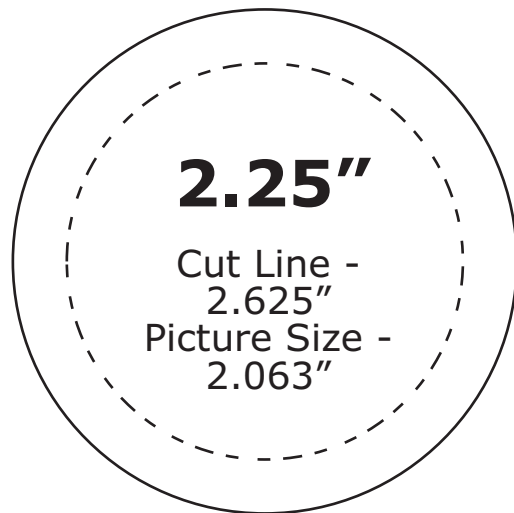

AmericanButtonMachines®

Button Template Guide

Cut Line - 1.313"
Picture Size - 0.875"

Cut Line - 1.629"
Picture Size - 1.156"

Cut Line - 1.837"
Picture Size - 1.375"

Cut Line - 2.088"
Picture Size - 1.593"

Cut Line -
2.625"
Picture Size -
2.063"

Cut Line - 3.451"
Picture Size - 2.875"

Cut Line - 4.0"
Picture Size - 3.312"