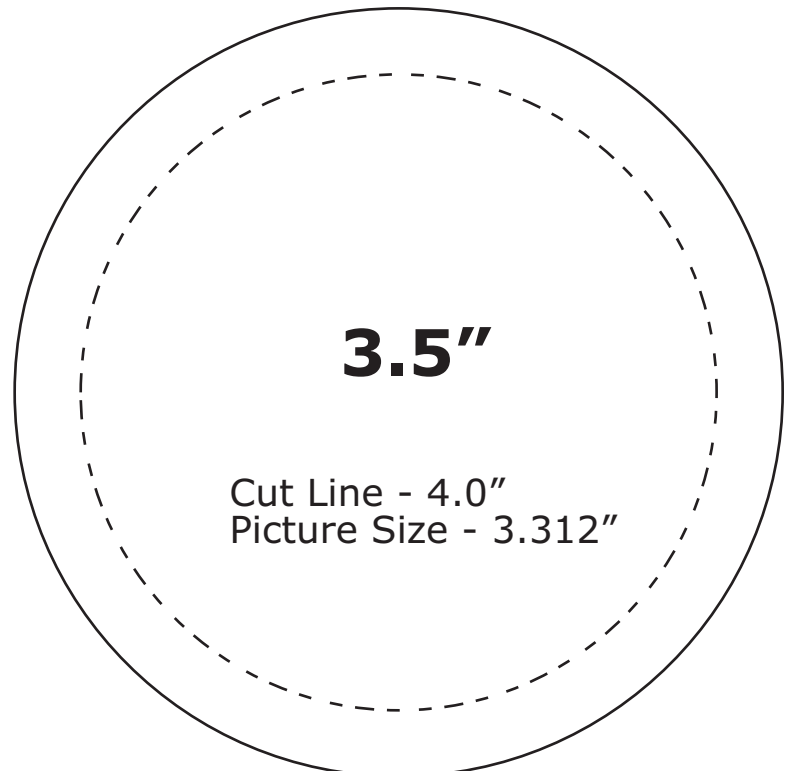

AmericanButtonMachines®

Button Template Guide

Cut Line - 1.313"
Picture Size - 0.875"

Cut Line - 1.629"
Picture Size - 1.156"

Cut Line - 1.837"
Picture Size - 1.375"

Cut Line - 2.088"
Picture Size - 1.593"

Cut Line -
2.625"
Picture Size -
2.063"

Cut Line - 3.451"
Picture Size - 2.875"

Cut Line - 4.0"
Picture Size - 3.312"