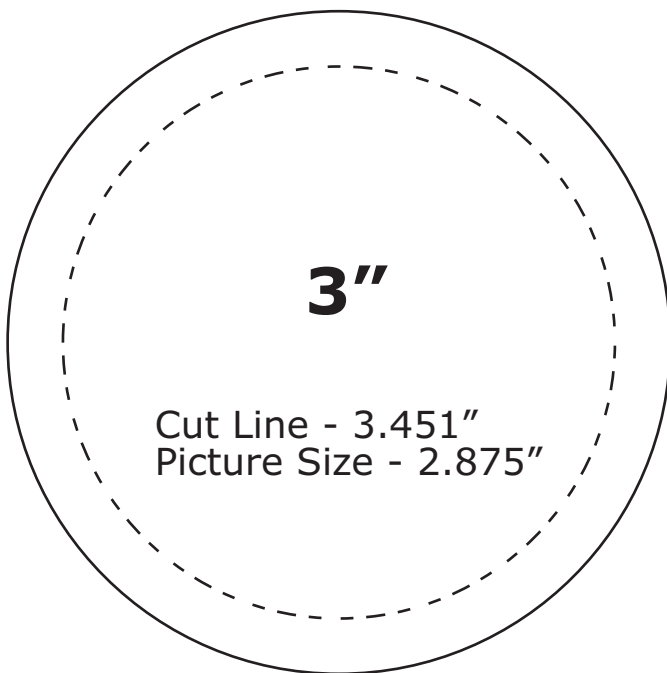

AmericanButtonMachines®

Button Template Guide

Cut Line - 1.313"
Picture Size - 0.875"

Cut Line - 1.629"
Picture Size - 1.156"

Cut Line - 1.837"
Picture Size - 1.375"

Cut Line - 2.088"
Picture Size - 1.593"

Cut Line -
2.625"
Picture Size -
2.063"

Cut Line - 3.451"
Picture Size - 2.875"

Cut Line - 4.0"
Picture Size - 3.312"