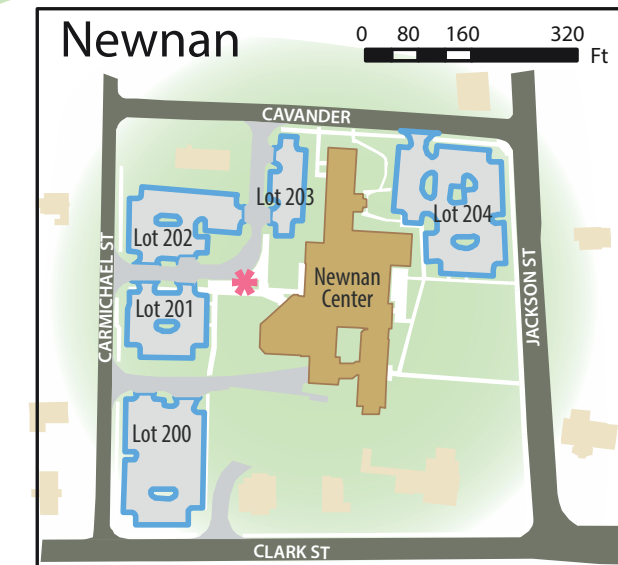

Newnan Shuttle

- Row Hall
- Newnan Center