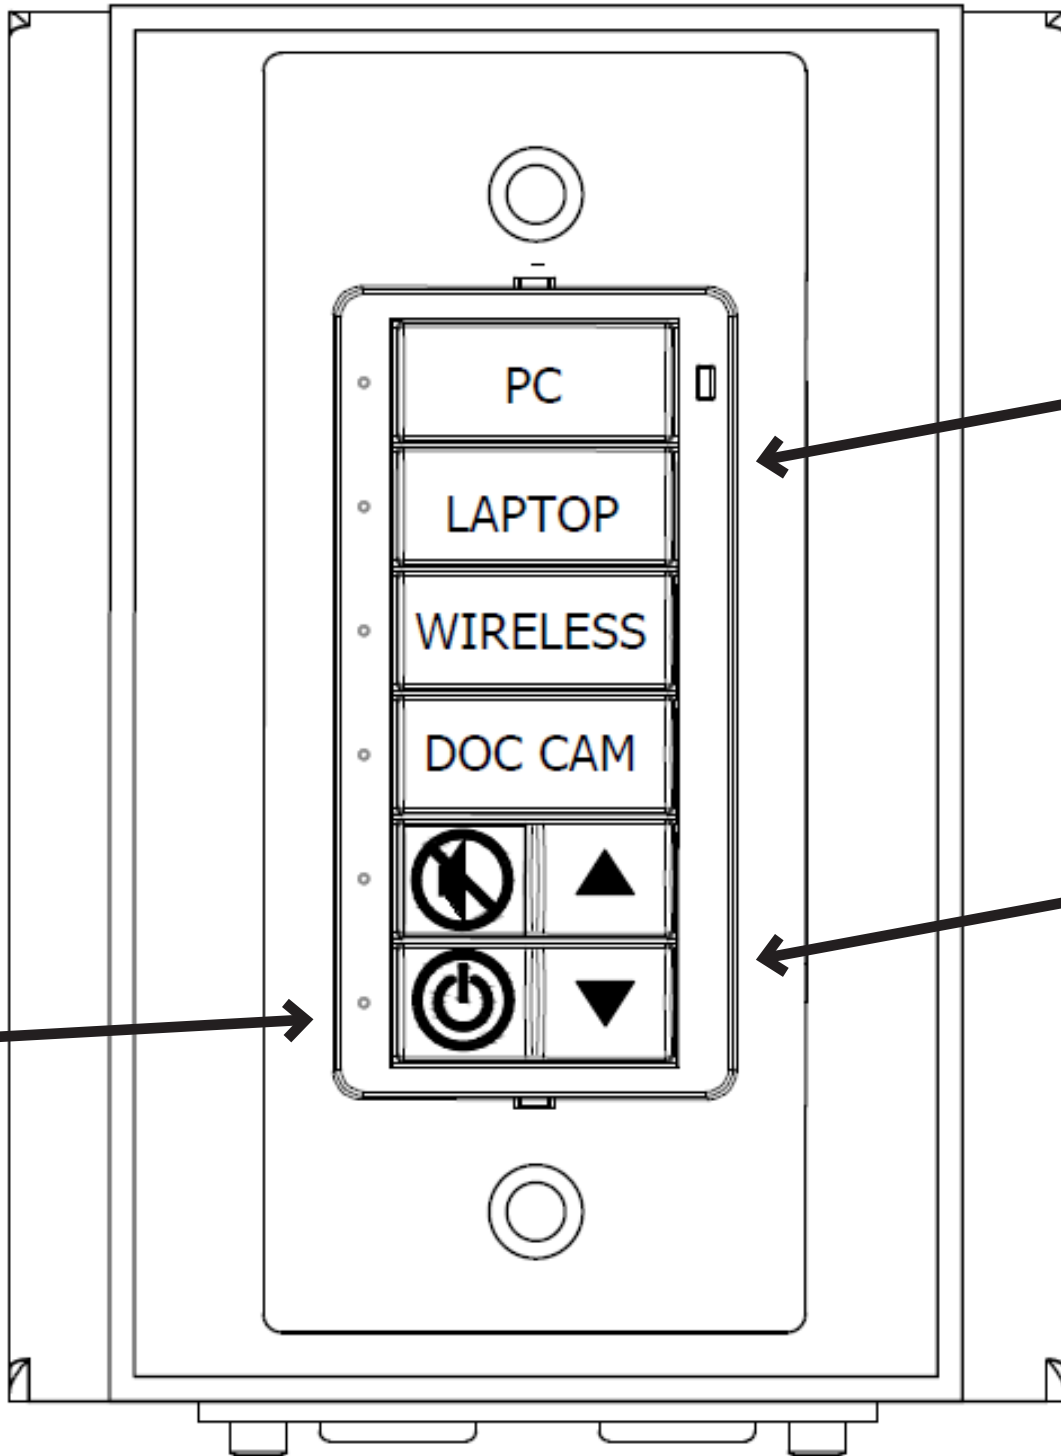

15-Seat Workshop

AV System Button Panel

Systems are controlled via 8-button panels

Turn the system on with the power button.

Select an AV source to display with the top four buttons.

Control the room volume with up, down and mute buttons.