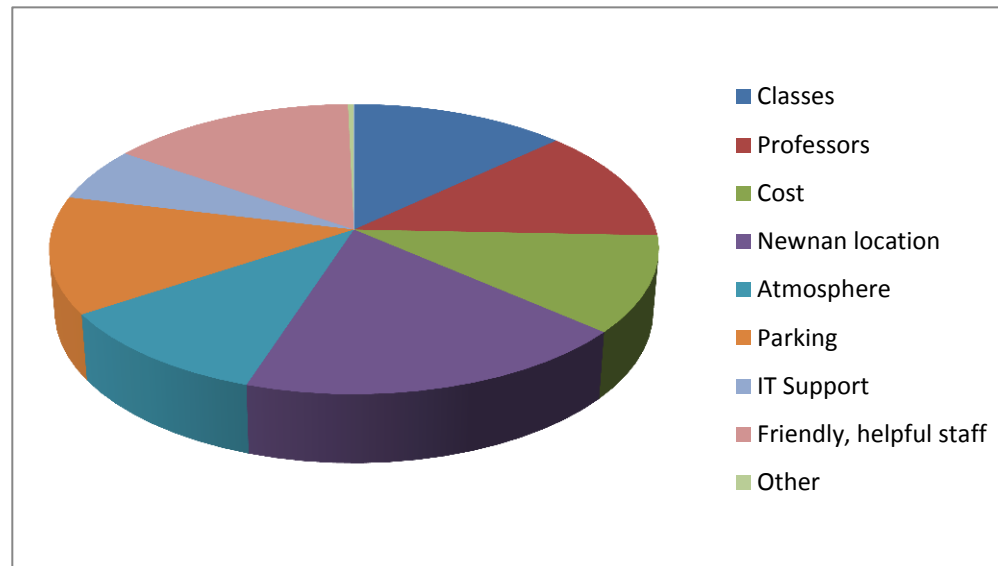

What do you like about the Newnan Campus?

Classes	143	0.13
Professors	138	0.13
Cost	118	0.11
Newnan location	204	0.19
Atmosphere	117	0.11
Parking	143	0.13
IT Support	66	0.06
Friendly, helpful staff	163	0.15
Other	4	0.00

Total Responses Q 5 1096