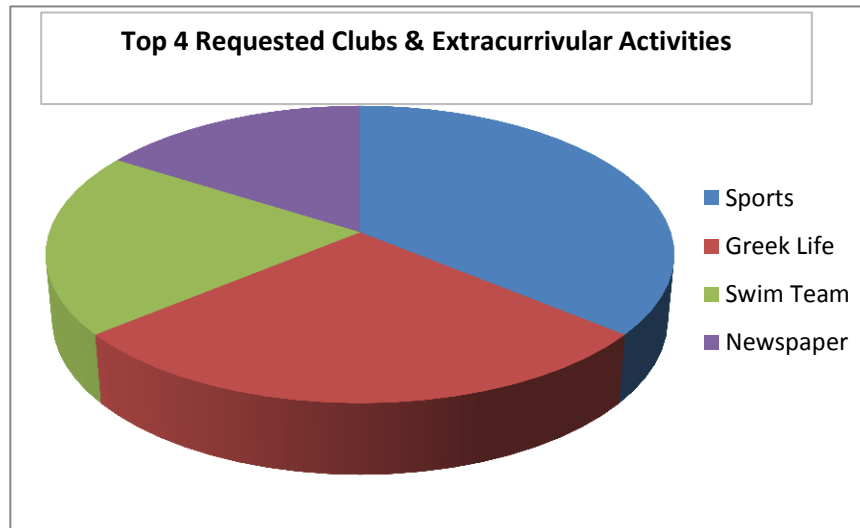

Would you be interested in Newnan Campus offering more clubs/extracurricular activities?

Yes	115	0.46
No	136	0.54
Total Responses Q18	251	

Suggestions for Clubs & Extracurricular Activities

Sports	9
Greek Life	7
Swim Team	5
Newspaper	4
Ultimate Frisbee	3
Writing Center	3
History Club	3
Dance Social	3
Biking	2
Bowling Team	2
Book Club	2
Kayaking	2
Canoeing	2
Paddling	2
Roller Skating	2
Radio	2
Teacher Social	1