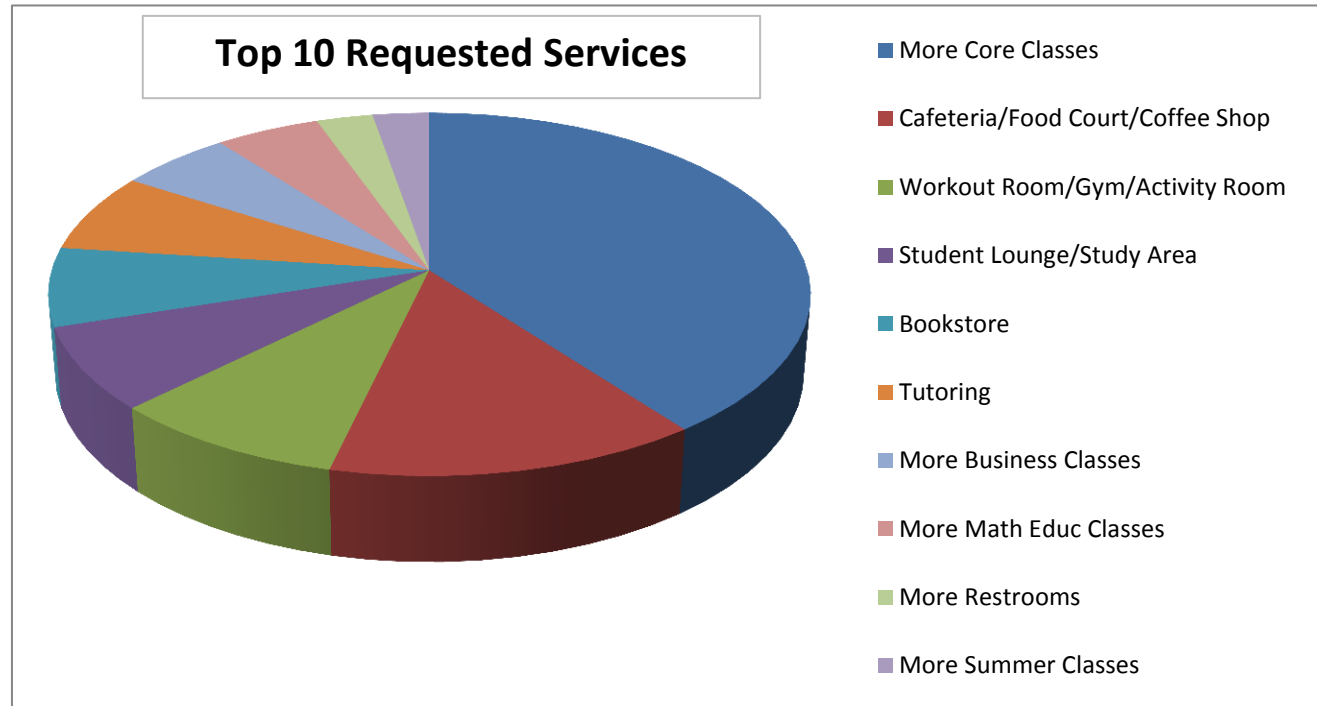

Total Responses Q 5 1096

What additional services would you like to see at Newnan?

More Core Classes	102
Cafeteria/Food Court/Coffee Shop	36
Workout Room/Gym/Activity Room	23
Student Lounge/Study Area	19
Bookstore	18
Tutoring	18
More Business Classes	14
More Math Educ Classes	13
More Restrooms	7
More Summer Classes	7
Upper level Math Classes	6
More Foreign Language Classes	6
Library	6
More Morning Classes	6
More Science Classes	5
Transportation to Carrollton	3
More Evening Classes	3
More Secondary Ed Classes	3
Parking Lot Security	3
More upper level English Classes	2
More Parking	2
Writing Center	2
Advisement Meetings	2
More Art Classes	2
Nursing Support Staff	1
ATM	1
Ice Cream Machine	1
Student Refrigerator	1
Additional Microwave	1
Sociology Class	1
Psychology Class	1
Upper Level History Classes	1
Ability to use WolfBucks/Dining Dollars	1
Ability to get ID's & Parking Permits	1