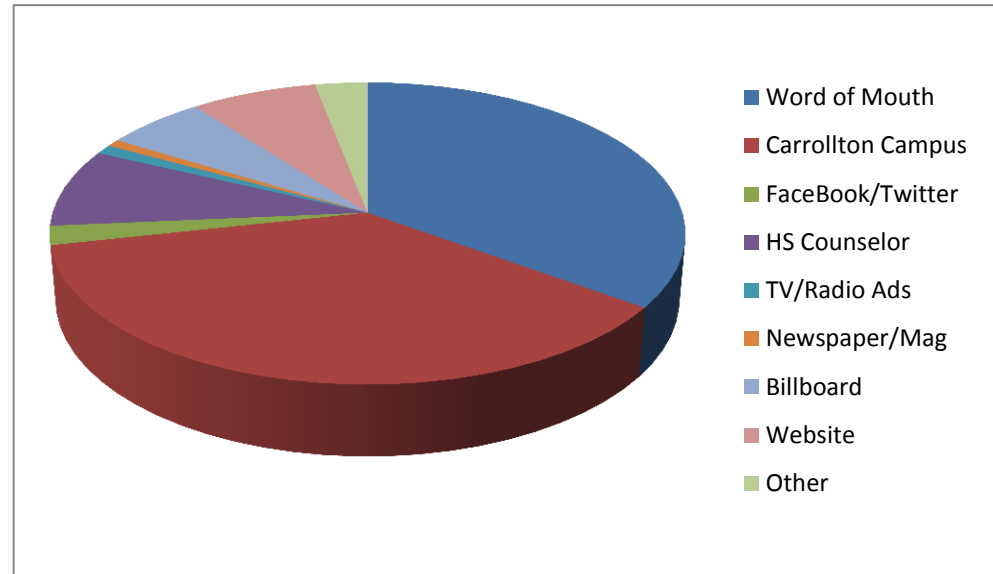

What made you choose the UWG Newnan Campus?

Close to Home/Job	215	44.15%
Like Classes Offered	59	12.11%
Enjoy Atmosphere	65	13.35%
Friends are Here	33	6.78%
Classes Smaller	85	17.45%
Other	30	6.16%
Total Responses to Q1	487	

Total Surveys 360

How did you hear about the Newnan Campus?

Word of Mouth	138	35.03%
Carrollton Campus	144	36.55%
FaceBook/Twitter	8	2.03%
HS Counselor	33	8.38%
TV/Radio Ads	4	1.02%
Newspaper/Mag	3	0.76%
Billboard	23	5.84%
Website	29	7.36%
Other	12	3.05%
Total Responses to Q2	394	