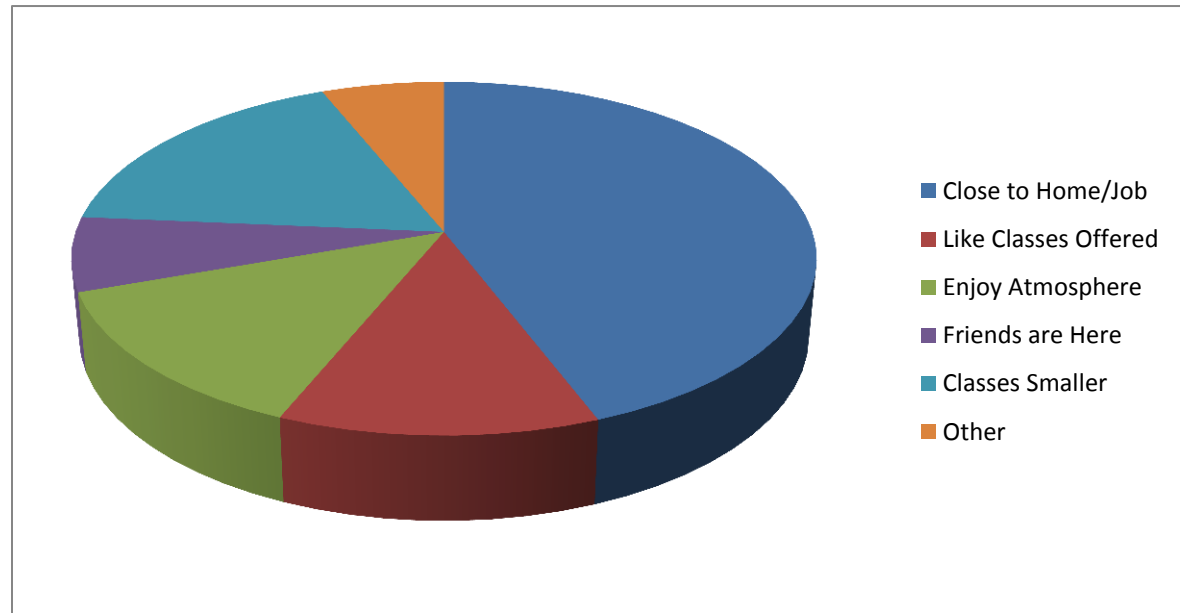

What made you choose the UWG Newnan Campus?

Close to Home/Job	215	44.15%
Like Classes Offered	59	12.11%
Enjoy Atmosphere	65	13.35%
Friends are Here	33	6.78%
Classes Smaller	85	17.45%
Other	30	6.16%
Total Responses to Q1	487	

Total Surveys 360