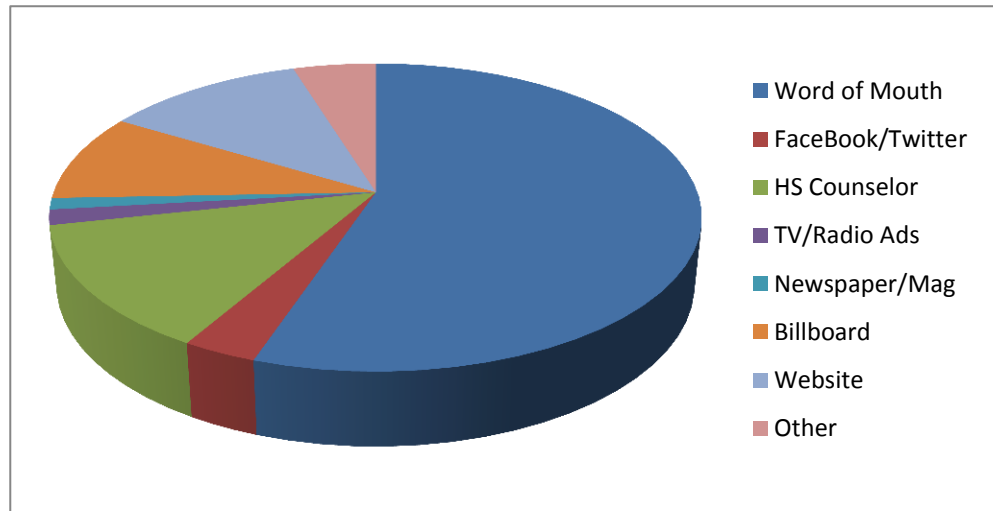

How did you hear about the Newnan Campus?

Excluding Carrollton nursing students

Word of Mouth	138	55.20%
FaceBook/Twitter	8	3.20%
HS Counselor	33	13.20%
TV/Radio Ads	4	1.60%
Newspaper/Mag	3	1.20%
Billboard	23	9.20%
Website	29	11.60%
Other	12	4.80%
Total Responses to Q2	250