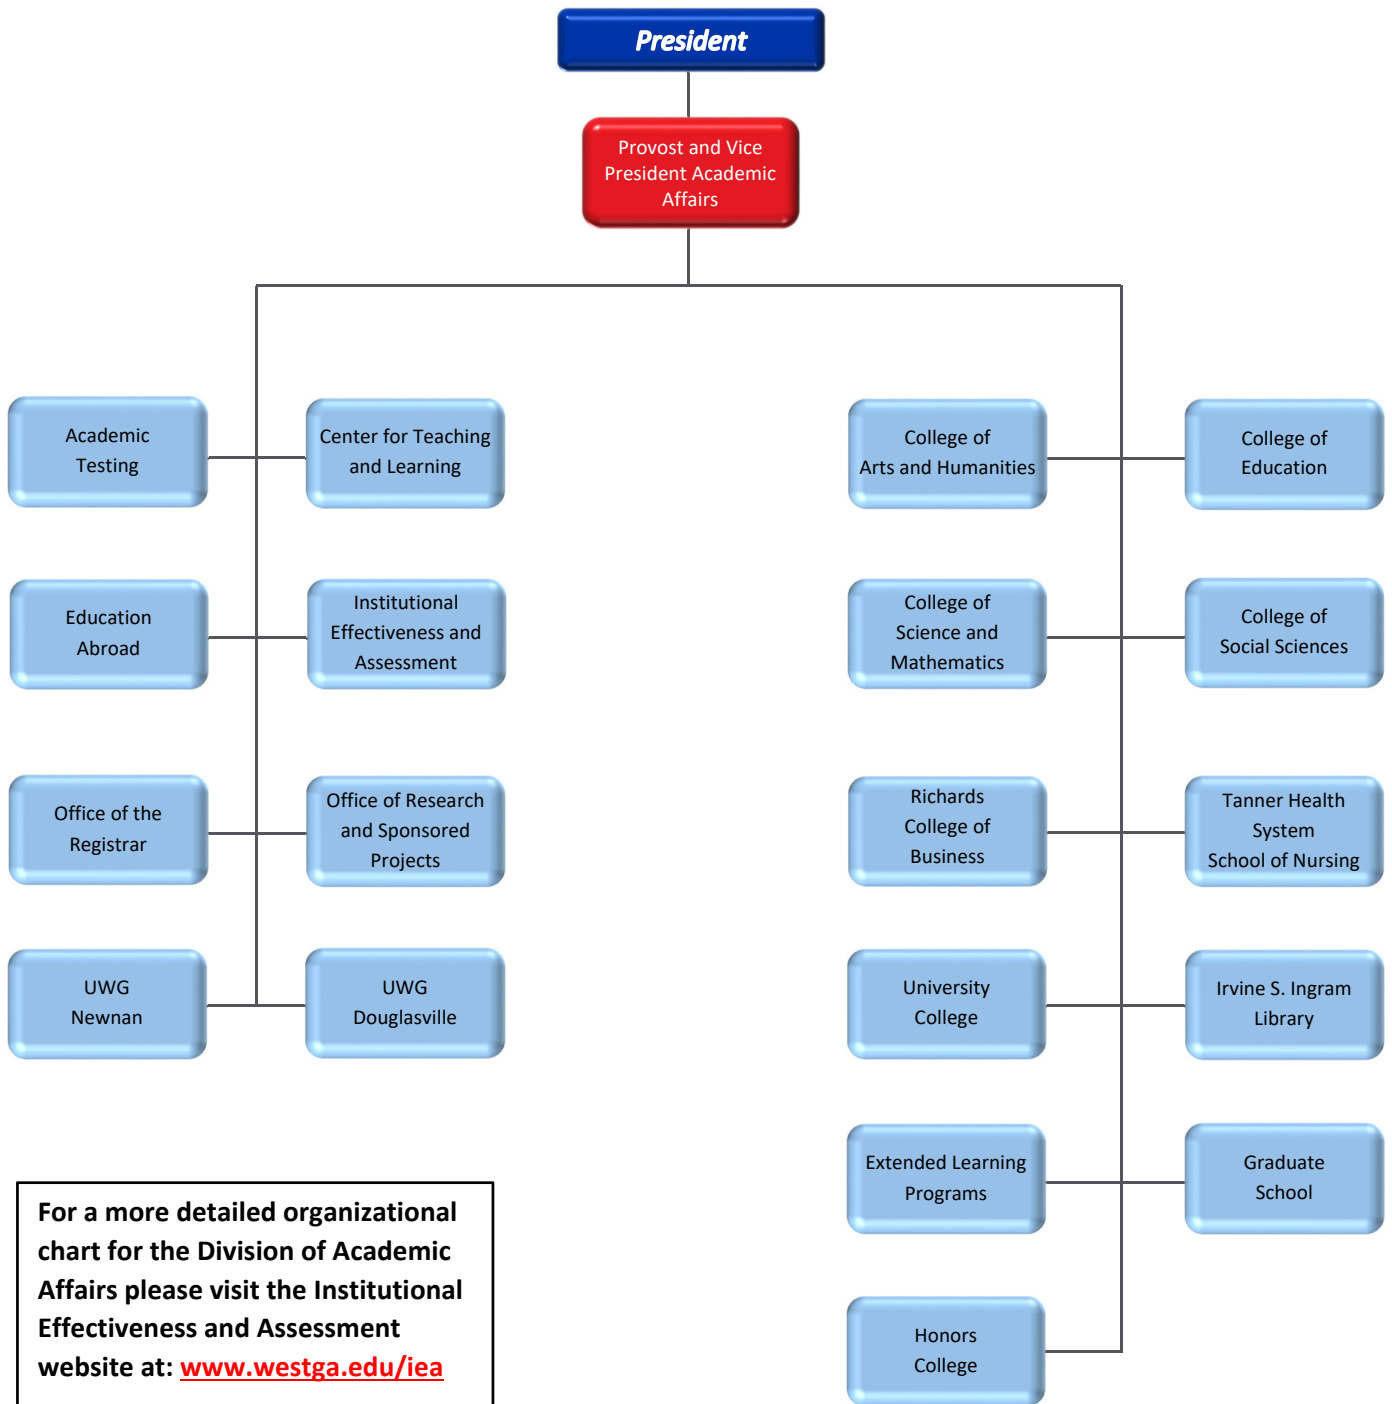

Academic Affairs Organizational Chart

For a more detailed organizational chart for the Division of Academic Affairs please visit the Institutional Effectiveness and Assessment website at: www.westga.edu/iea

Academic Affairs Colleges, Schools, and Departments

Source: Institutional Effectiveness and Assessment