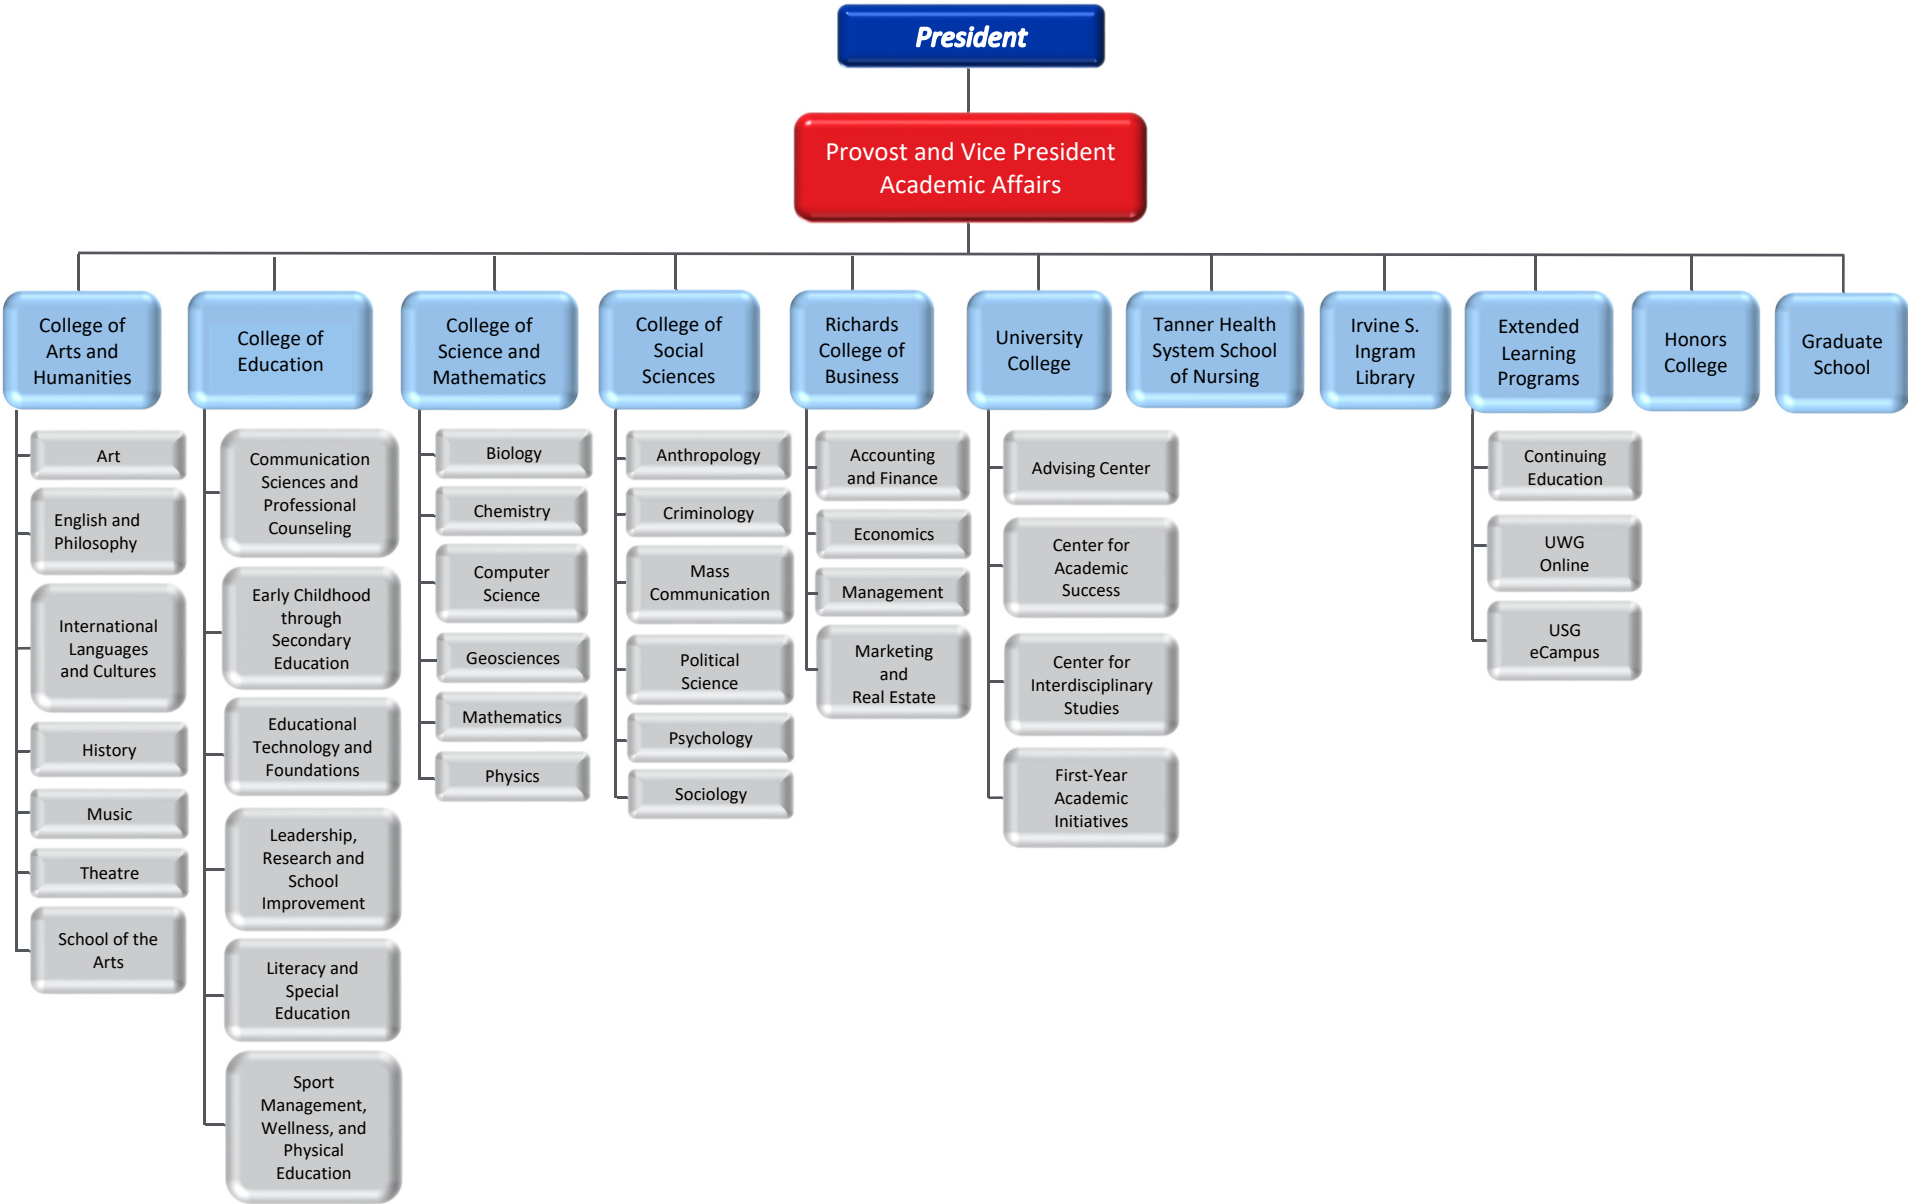

Academic Affairs Organizational Chart

For a more detailed organizational chart for the Division of Academic Affairs please visit the Institutional Effectiveness and Assessment website at: www.westga.edu/iea

Academic Affairs Colleges, Schools, and Departments

Source: Institutional Effectiveness and Assessment